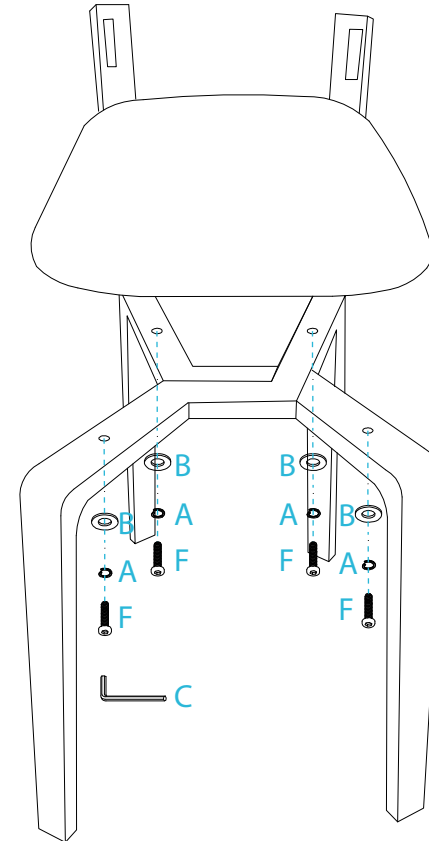

Mack Dining Chair

Assembly Instructions

Thank you for your purchase.
Please follow the instructions below for correct assembly.

mocka

Mack Dining Chair

Assembly Instructions

mocka

1

Attach 2x legs (G) and secure with 2x washers (B), 2x rings (A) and 2x screws (F). Tighten with an Allen key (C).

2

Attach 1x seat (H) and secure with 4x washers (B), 4x rings (A) and 4x screws (F). Tighten with an Allen key (C).

Mack Dining Chair

Assembly Instructions

mocka

3

Attach 1x back (I) and secure with 2x small screws (E). Tighten with an Allen key (C). You're done, enjoy!