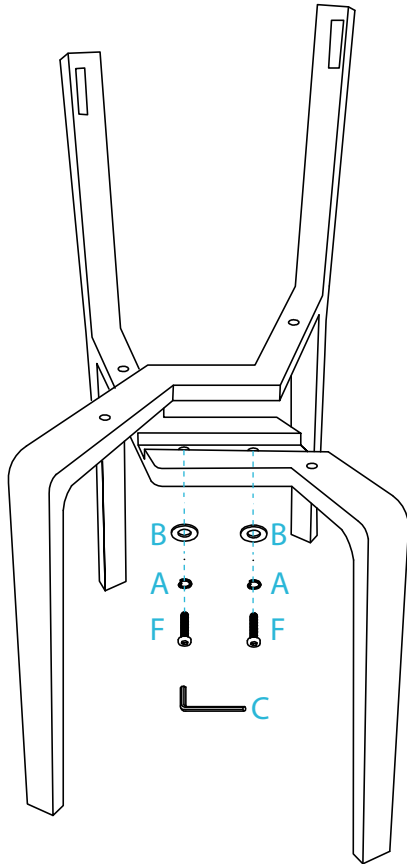

Mack Dining Chair

Assembly Instructions

Thank you for your purchase.
Please follow the instructions below for correct assembly.

mocka

Mack Dining Chair

Assembly Instructions

mocka

1

Attach 2x legs (G) and secure with 2x washers (B), 2x rings (A) and 2x screws (F). Tighten with an Allen key (C).

2

Attach 1x seat (H) and secure with 4x washers (B), 4x rings (A) and 4x screws (F). Tighten with an Allen key (C).

Mack Dining Chair

Assembly Instructions

mocka

3

Attach 1x back (I) and secure with 2x small screws (E). Tighten with an Allen key (C). You're done, enjoy!