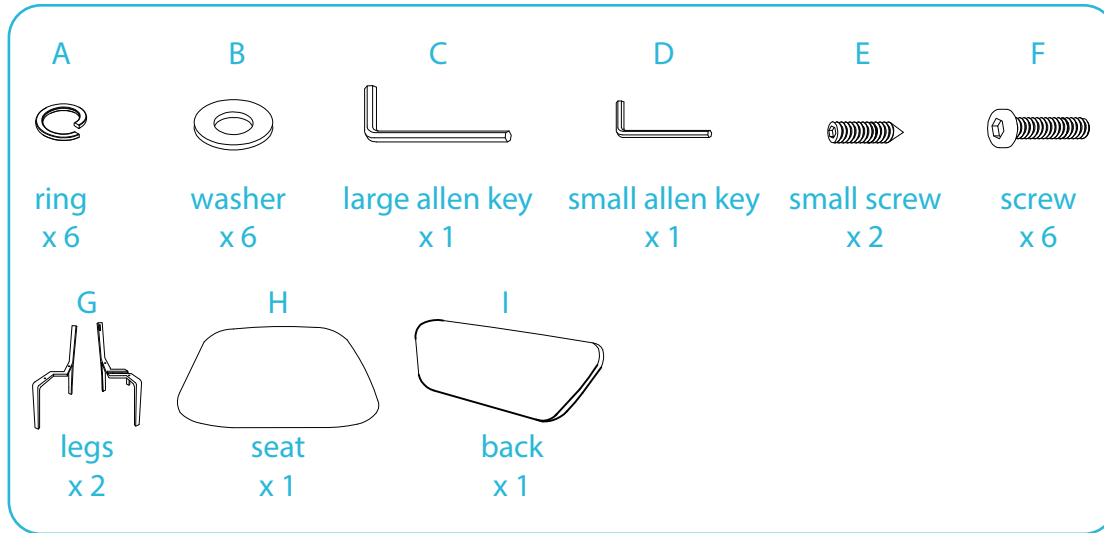

Mack Dining Chair

Assembly Instructions

Thank you for your purchase.
Please follow the instructions below for correct assembly.

mocka

Mack Dining Chair

Assembly Instructions

mocka

1

Attach 2x legs (G) and secure with 2x washers (B), 2x rings (A) and 2x screws (F). Tighten with an Allen key (C).

2

Attach 1x seat (H) and secure with 4x washers (B), 4x rings (A) and 4x screws (F). Tighten with an Allen key (C).

Mack Dining Chair

Assembly Instructions

mocka

3

Attach 1x back (I) and secure with 2x small screws (E). Tighten with an Allen key (C). You're done, enjoy!